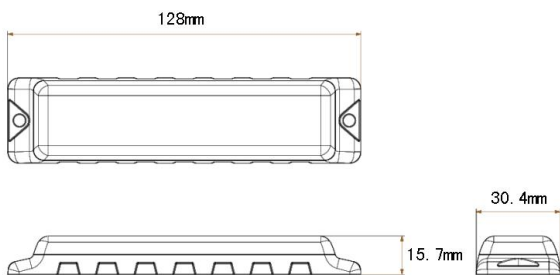

Product Specifications

981a-NEW

Model	981a-NEW		Physical Characteristics	Colour Available	Amber,Blue,Red,Green,Purple,White
Light Characteristics	LED Power	8 pcs of 3w LEDs		Ambient temperature	-30--+70℃
	LED Lifespan	100000		Mounting	Surface mount / Bracket mount
	Flash settings	1~4Hz		Flash patterns	18
	Lens	Linear Lens		Packing size	142mm Lx34mm Wx32mm H
Electrical Characteristics	Voltage	DC 10~28V	Product Dimension	128mm Lx30.4mm Wx15.7mm H	
	Max Power	10W	Net Weight / Gross Weight	0.12 KG / 0.14 KG	

DIMENSIONS:

MOUNTING:

WIRING:

FLASH PATTERN:

- | | | | |
|----------------------------|---------------------------------|----------------------------------|---------------------------|
| 0. <u>Random (default)</u> | 6. <u>Ultra (split)</u> | 12. <u>Quint (all)</u> | 18. <u>Steady 4 (all)</u> |
| 1. <u>Single (split)</u> | 7. <u>Single - Quad (split)</u> | 13. <u>Mega (all)</u> | |
| 2. <u>Double (split)</u> | 8. <u>Single H/L(split)</u> | 14. <u>Ultra (all)</u> | |
| 3. <u>Quad (split)</u> | 9. <u>Single (all)</u> | 15. <u>Single-Quad (all)</u> | |
| 4. <u>Quint (split)</u> | 10. <u>Double (all)</u> | 16. <u>Single H/L(all)</u> | |
| 5. <u>Mega (split)</u> | 11. <u>Quad (all)</u> | 17. <u>Steady 2 (california)</u> | |