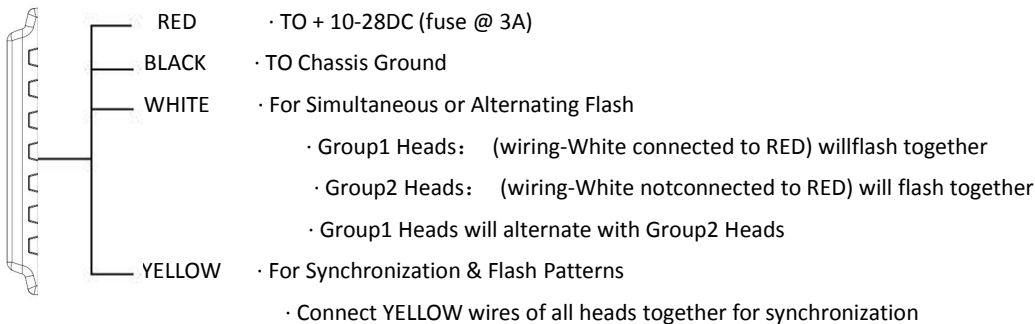

Product Specifications

981a-NEW

Model	981a-NEW		Physical Characteristics	Colour Available	Amber,Blue,Red,Green,Purple,White
Light Characteristics	LED Power	8 pcs of 3w LEDs		Ambient temperature	-30--+70℃
	LED Lifespan	100000		Mounting	Surface mount / Bracket mount
	Flash settings	1~4Hz		Flash patterns	18
	Lens	Linear Lens		Packing size	142mm Lx34mm Wx32mm H
Electrical Characteristics	Voltage	DC 10~28V	Product Dimension	128mm Lx30.4mm Wx15.7mm H	
	Max Power	10W	Net Weight / Gross Weight	0.12 KG / 0.14 KG	

DIMENSIONS:

MOUNTING:

WIRING:

FLASH PATTERN:

- | | | | |
|----------------------------|---------------------------------|----------------------------------|---------------------------|
| 0. <u>Random (default)</u> | 6. <u>Ultra (split)</u> | 12. <u>Quint (all)</u> | 18. <u>Steady 4 (all)</u> |
| 1. <u>Single (split)</u> | 7. <u>Single - Quad (split)</u> | 13. <u>Mega (all)</u> | |
| 2. <u>Double (split)</u> | 8. <u>Single H/L(split)</u> | 14. <u>Ultra (all)</u> | |
| 3. <u>Quad (split)</u> | 9. <u>Single (all)</u> | 15. <u>Single-Quad (all)</u> | |
| 4. <u>Quint (split)</u> | 10. <u>Double (all)</u> | 16. <u>Single H/L(all)</u> | |
| 5. <u>Mega (split)</u> | 11. <u>Quad (all)</u> | 17. <u>Steady 2 (california)</u> | |

To select Flash Pattern,apply +12V to YELLOW wire:
 .for more than 1 second for previous pattern

.for less than 1 second next pattern
 .for more than 5 seconds for reset to default