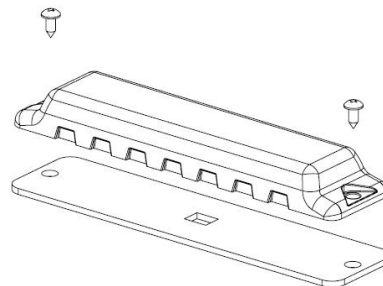

Product Specifications

981a-NEW

Model	981a-NEW		Physical Characteristics	Colour Available	Amber,Blue,Red,Green,Purple,White
Light Characteristics	LED Power	8 pcs of 3w LEDs		Ambient temperature	-30--+70℃
	LED Lifespan	100000		Mounting	Surface mount / Bracket mount
	Flash settings	1~4Hz		Flash patterns	18
	Lens	Linear Lens		Packing size	142mm Lx34mm Wx32mm H
Electrical Characteristics	Voltage	DC 10~28V	Product Dimension	128mm Lx30.4mm Wx15.7mm H	
	Max Power	10W	Net Weight / Gross Weight	0.12 KG / 0.14 KG	

DIMENSIONS:

MOUNTING:

WIRING:

FLASH PATTERN:

- | | | | |
|----------------------------|---------------------------------|----------------------------------|---------------------------|
| 0. <u>Random (default)</u> | 6. <u>Ultra (split)</u> | 12. <u>Quint (all)</u> | 18. <u>Steady 4 (all)</u> |
| 1. <u>Single (split)</u> | 7. <u>Single - Quad (split)</u> | 13. <u>Mega (all)</u> | |
| 2. <u>Double (split)</u> | 8. <u>Single H/L(split)</u> | 14. <u>Ultra (all)</u> | |
| 3. <u>Quad (split)</u> | 9. <u>Single (all)</u> | 15. <u>Single-Quad (all)</u> | |
| 4. <u>Quint (split)</u> | 10. <u>Double (all)</u> | 16. <u>Single H/L(all)</u> | |
| 5. <u>Mega (split)</u> | 11. <u>Quad (all)</u> | 17. <u>Steady 2 (california)</u> | |