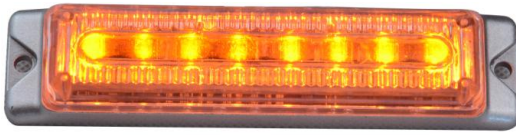

Product Specifications

981a-NEW

Model	981a-NEW		Physical Characteristics	Colour Available	Amber,Blue,Red,Green,Purple,White
Light Characteristics	LED Power	8 pcs of 3w LEDs		Ambient temperature	-30--+70℃
	LED Lifespan	100000		Mounting	Surface mount / Bracket mount
	Flash settings	1~4Hz		Flash patterns	18
	Lens	Linear Lens		Packing size	142mm Lx34mm Wx32mm H
Electrical Characteristics	Voltage	DC 10~28V	Product Dimension	128mm Lx30.4mm Wx15.7mm H	
	Max Power	10W	Net Weight / Gross Weight	0.12 KG / 0.14 KG	

DIMENSIONS:

MOUNTING:

WIRING:

FLASH PATTERN:

- | | | | |
|----------------------------|---------------------------------|----------------------------------|---------------------------|
| 0. <u>Random (default)</u> | 6. <u>Ultra (split)</u> | 12. <u>Quint (all)</u> | 18. <u>Steady 4 (all)</u> |
| 1. <u>Single (split)</u> | 7. <u>Single - Quad (split)</u> | 13. <u>Mega (all)</u> | |
| 2. <u>Double (split)</u> | 8. <u>Single H/L(split)</u> | 14. <u>Ultra (all)</u> | |
| 3. <u>Quad (split)</u> | 9. <u>Single (all)</u> | 15. <u>Single-Quad (all)</u> | |
| 4. <u>Quint (split)</u> | 10. <u>Double (all)</u> | 16. <u>Single H/L(all)</u> | |
| 5. <u>Mega (split)</u> | 11. <u>Quad (all)</u> | 17. <u>Steady 2 (california)</u> | |

To select Flash Pattern,apply +12V to YELLOW wire:
 .for more than 1 second for previous pattern

.for less than 1 second next pattern
 .for more than 5 seconds for reset to default