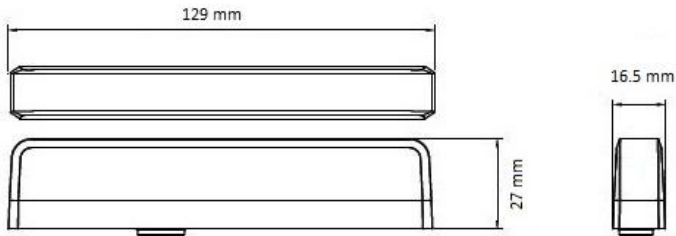

DIMENSIONS: