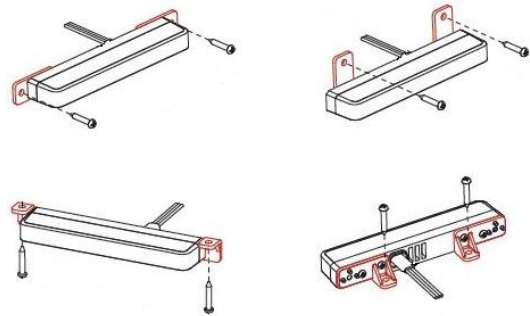

DIMENSIONS:

MOUNTING:

WIRING:

FLASH PATTERN:

0. <u>Random (default)</u>	6. <u>Ultra (split)</u>	12. <u>Quint (all)</u>	18. <u>Steady 4 (all)</u>
1. <u>Single (split)</u>	7. <u>Single - Quad (split)</u>	13. <u>Mega (all)</u>	
2. <u>Double (split)</u>	8. <u>Single H/L(split)</u>	14. <u>Ultra (all)</u>	
3. <u>Quad (split)</u>	9. <u>Single (all)</u>	15. <u>Single-Quad (all)</u>	
4. <u>Quint (split)</u>	10. <u>Double (all)</u>	16. <u>Single H/L(all)</u>	
5. <u>Mega (split)</u>	11. <u>Quad (all)</u>	17. <u>Steady 2 (california)</u>	

To select Flash Pattern,apply +12V to YELLOW wire:
.for more than 1 second for previous pattern

.for less than 1 second next pattern
.for more than 5 seconds for reset to default