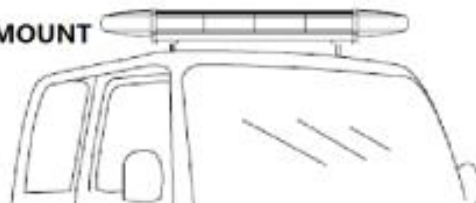

WIRING:

KZQ-001

KZQ-005

KZQ-008

MOUNTING:

MAGNETIC MOUNT

GUTTER MOUNT

RAIL ROOF MOUNT

FLASH PATTERNS:

- 1、 Single Slow (Split)
- 2、 Double Mid (Split)
- 3、 Three Fast (Split)
- 4、 Single Slow (All)
- 5、 Double Mid (All)
- 6、 Three Fast (All)
- 7、 One - One Single Slow
- 8、 One - One Single Fast
- 9、 One - One Quad Flash
- 10、 One - One Ten flash
- 11、 One - One Three flash
- 12、 Two - Two Single Slow
- 13、 Two - Two Single Fast
- 14、 Two - Two Quad Flash
- 15、 Two - Two Ten flash
- 16、 Two - Eight Single Slow
- 17、 Two - Eight Single Fast
- 18、 Two - Eight Quad Flash
- 19、 Two - Eight Ten flash
- 20、 Six - Four Single Slow
- 21、 Six - Four Single Fast
- 22、 Six - Four Quad Flash
- 23、 Six - Four Ten flash
- 24、 All Single Fast
- 25、 All Quad Flash
- 26、 All Ten Flash
- 27、 All Quad Flash - Steady
- 28、 All Three flash
- 29、 All Single Eight Slow - All Quad Flash
- 30、 All Single Six Slow - All Fifteen Fast
- 31、 Half to Half Single Fast
- 32、 Half to Half Quad Flash
- 33、 Half to Half Ten Flash
- 34、 Half to Half Quad Flash - Steady
- 35、 Half to Half Three flash
- 36、 Half to Half Eight Fast - Three Slow
- 37、 Half to Half Three Slow - Eight Fast
- 38、 Half to Half Fifteen Fast - Quad Flash
- 39、 Right Arrow
- 40、 Left Arrow
- 41、 Center out
- 42、 One - One Single - All Three Flash
- 43、 Six - Four Single Flash
- 44、 All Steady