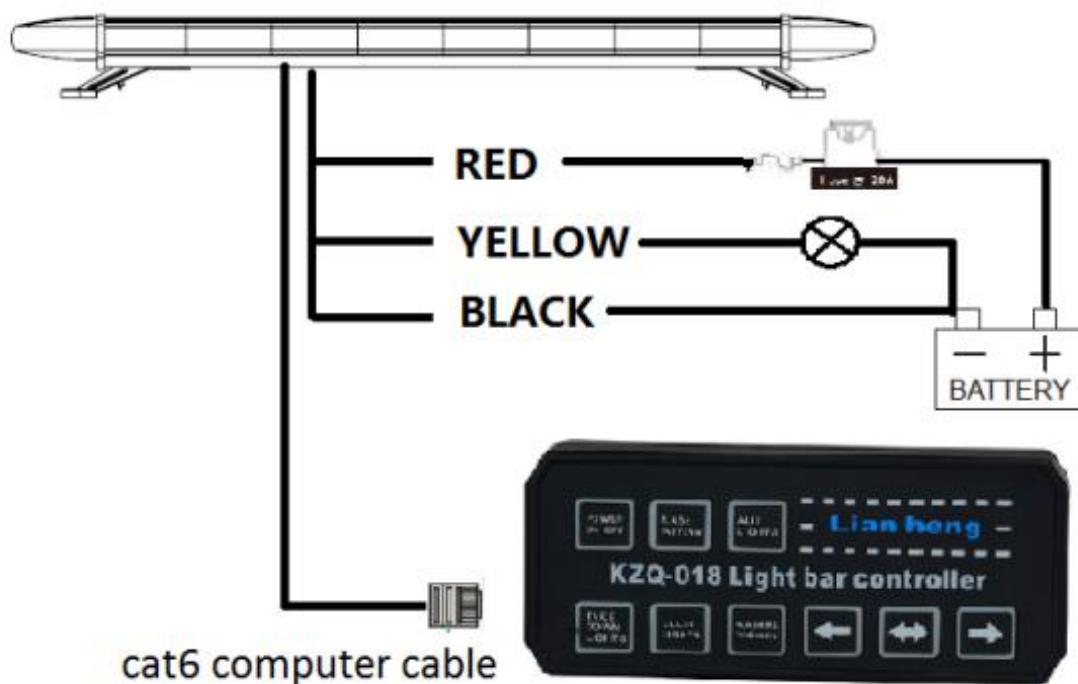

TBD-8900H

Model	Product Dimension (mm)	Colour Available	Voltage	Max Power	LED	Lens	Ambient temperature	Flash patterns	Mounting	Packing size (mm)	Net Weight / Gross Weight
8900H-0.48	480 × 250 × 70	Amber Blue Red Green Purple White	DC 10~28V	68W	40 pcs of 3w LEDs	Butterfly lens	-30--+70°C	27	Magnetic Mount	530 × 300 × 140	3.1KG / 4.5 KG
8900H-0.72	720 × 250 × 70			95W	56 pcs of 3w LEDs			27	Magnetic Mount	770 × 300 × 140	4.2KG / 5.92 KG
8900H-0.96	960 × 250 × 70			123W	72 pcs of 3w LEDs			27	Gutter Mount	1010 × 300 × 140	6.8KG / 8.18 KG
8900H-1.20	1200 × 250 × 70			150W	88 pcs of 3w LEDs			27	Gutter Mount	1250 × 300 × 140	7.58KG / 9.98 KG
8900H-1.44	1440 × 250 × 70			177W	104 pcs of 3w LEDs			27	Gutter Mount	1490 × 300 × 140	9.6KG / 11.34KG
8900H-1.68	1680 × 250 × 70			205W	120 pcs of 3w LEDs			27	Gutter Mount	1730 × 300 × 140	11KG / 13.2KG
8900H-1.92	1920 × 250 × 70			232W	136 pcs of 3w LEDs			27	Gutter Mount	1970 × 300 × 140	14.2KG / 16.98KG

WIRING:

KZQ-001

KZQ-005

KZQ-008

MOUNTING:

MAGNETIC MOUNT

GUTTER MOUNT

RAIL ROOF MOUNT