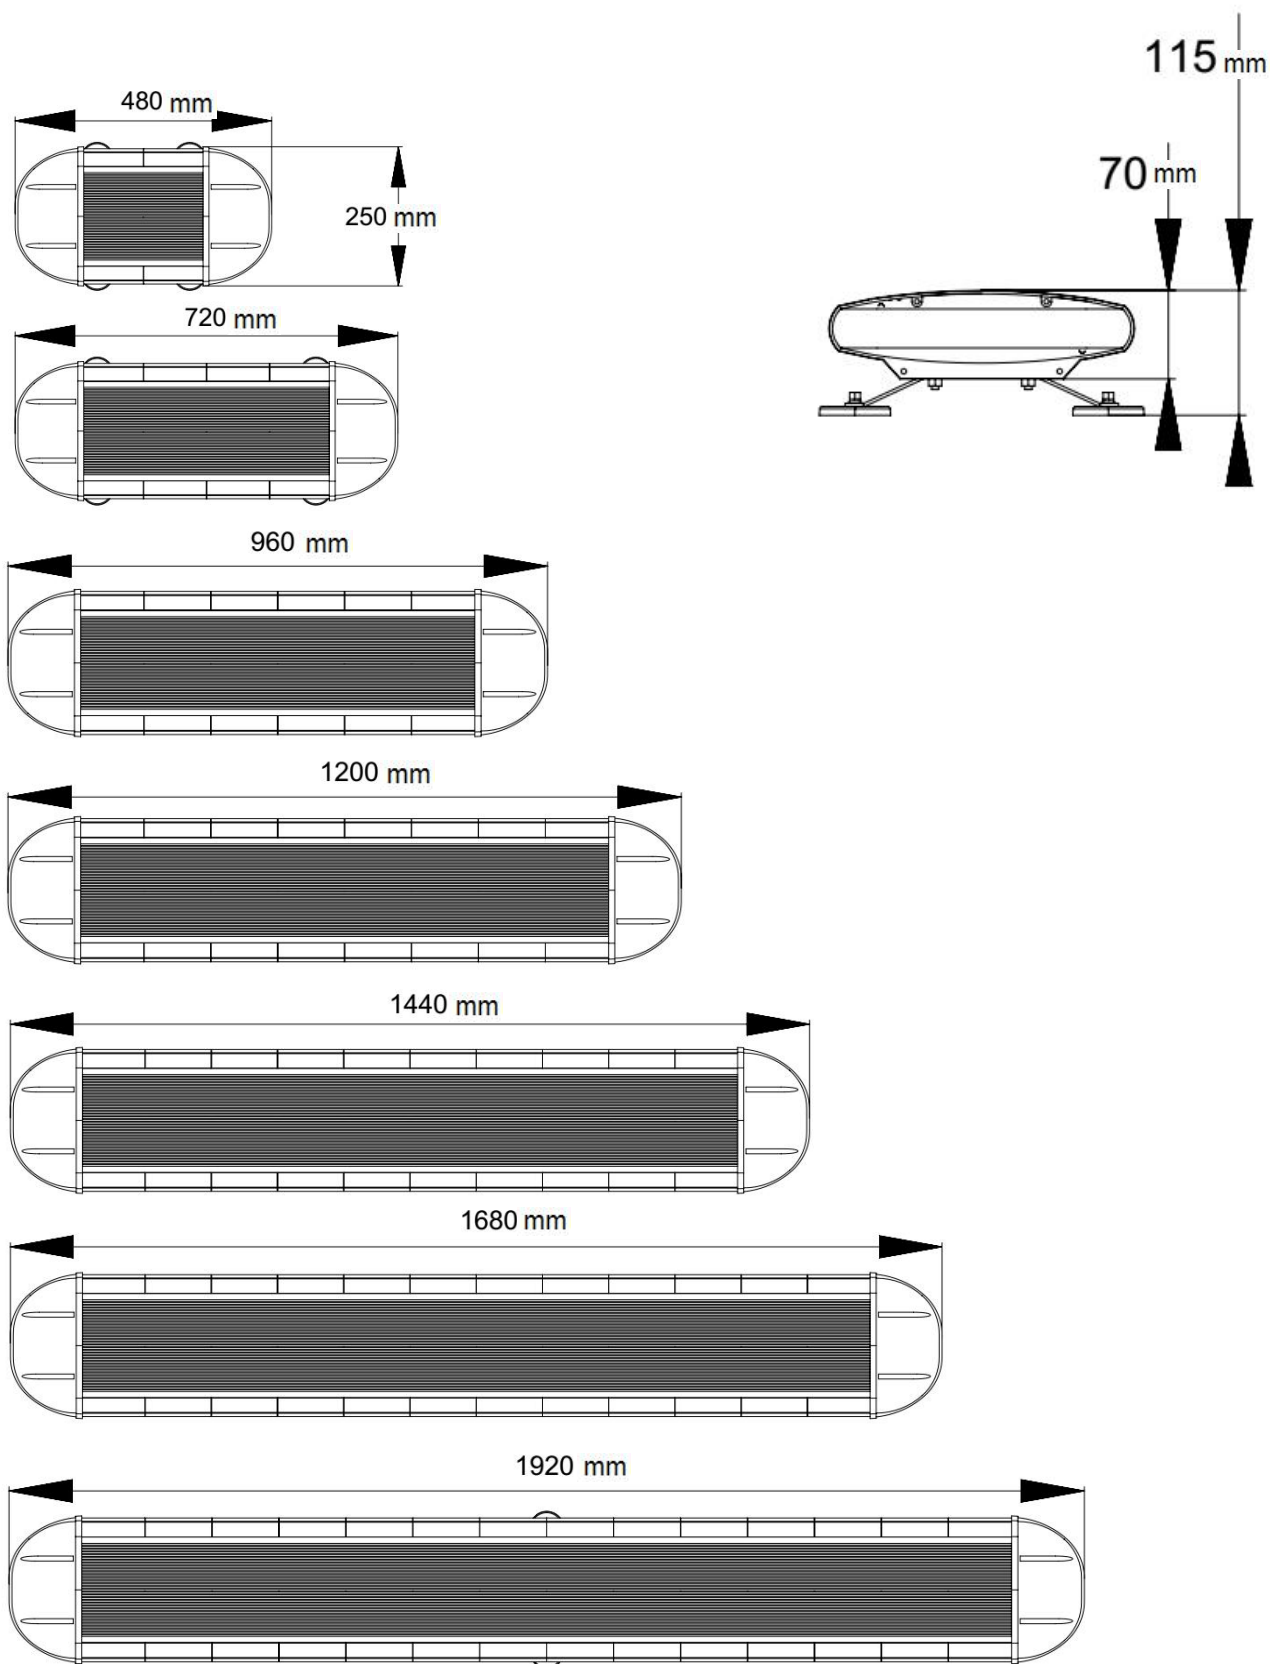

DIMENSIONS: (mm)

* All accessories are water, humidity, corrosion and emission resistant, flame retardant, and environmental-friendly. Materials used fully comply with the ROHS regulations.