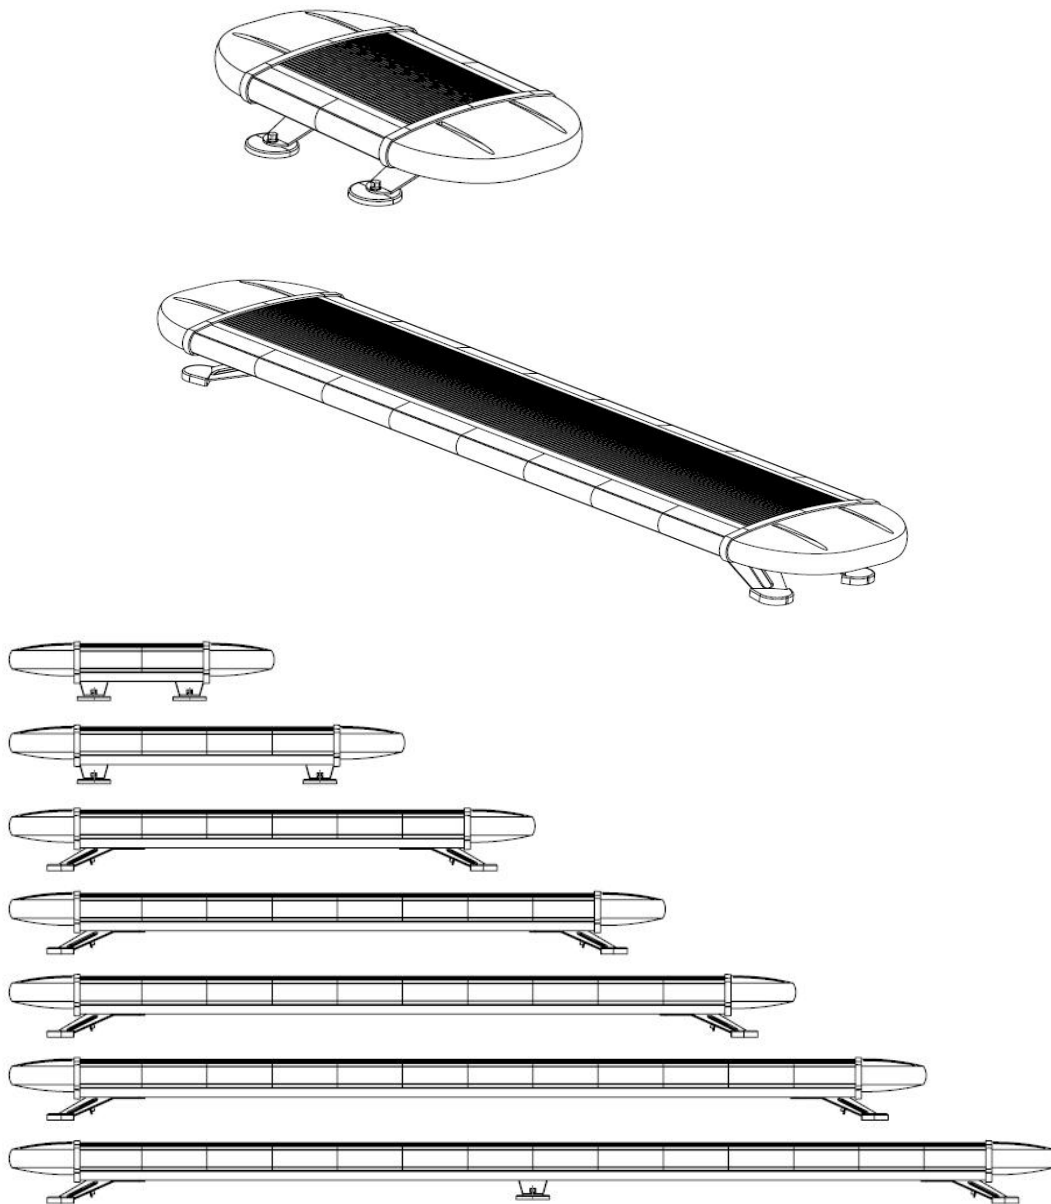

TBD-8900

PRODUCT FEATURES:

- **High quality LED light source,lifespan more than 50000hours; Whole light bar warranty 2 years.**
- **Special technology design, waterproof, dust proof, seismic design can adapt to the various environment ;**
- **Aluminium alloy body with better heat radiation.**
- **Built-in the reverse polarity protection circuit can protect install ation wiring and vehicle electrical components**
- **Multiple optional mounting ways: bracket ,magnet cup**